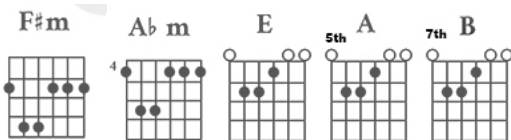

Dennis Selfridge — Magical Spread

Chords: B A E

Technically it's B A and E but I play it by sliding the E Chord up the neck to the 7th fret (B) and 5th fret (A). The verse uses F#m E and Abm (Just like below)

Chorus

B A E
I wish I had some magical spread
B A E
To fill up some holes in my life
B A E
I know what is now won't be here forever
B A E
Still the idea just sounds nice....

B A E
B A E

Verse I

F#m E
Time you spend waiting can humble you
A Abm F#m
And mess up the smile that you wear
A E
I want to be this person I see
B A E
I just have to climb few stairs
A E
Yeah, I'd like to be this person I see
B A E
I just have to climb few stairs

Chorus

Verse II

F#m E
Something's out on the horizon
A Abm F#m
And some things are better left dead
A E
Times I wish I could build me a bridge
B A E
To take me wherever I said
A E
Yeah, sometimes I wish I could build me this bridge
B A E
To take me wherever I said

Chorus

Verse III

F#m E
I can't lose sight of these little fears
A Abm F#m
And can't help but know what I lack
A E
But give me a pen and I'll tell you my friend
B A E
I still got some wind at my back
A E
Yeah, give me a pen and I'll tell you my friend
B A E
I still got some wind at my back