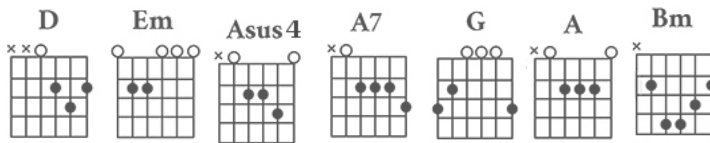

## Dennis Selfridge — Lousy Wizard

Chords: D A G Em(7) A(sus)7

This riff is just a D chord with a walk down the base line to A7 and then from G another walk down from the base line to Em7 and Asus4. There aren't really "official" chords, it's just an ear thing. Try the alternate A7 just removing your finger from the G string.

### Verse I

D                    D/C#      Em            A7  
The children grow older, the lows a little sadder  
G                    G/F#            Em7      Asus4  
We take some more for granted but darlin' remember  
D                    D/C#            Em7            A7  
When hopes were as bright as the candles we'd light  
G                    G/F#            Em7      Asus4  
Now we know better, I can't always deliver

### Chorus I

Bm            A                    G      A  
I'm not a bad man, I'm just a lousy wizard  
Bm            A                    G            A  
Could be that your expectations just a bit too high  
Bm            A                    G      A  
There's much more to living than we can consider  
Bm            A                    G            D (Walk down)  
I'd rather be an honest failure than some jerk who got it right...

### Verse II

D                    D/C#            Em            A7  
I'm the first one to listen and the first one to heed  
G                    G/F#            Em7            Asus7  
Still, there's sometimes I don't know what we need  
D                    D/C#            Em            A7  
We could pick it up here or maybe dress things up there  
G                    G/F#            Em7      Asus7  
But there's never been a moment that I didn't care